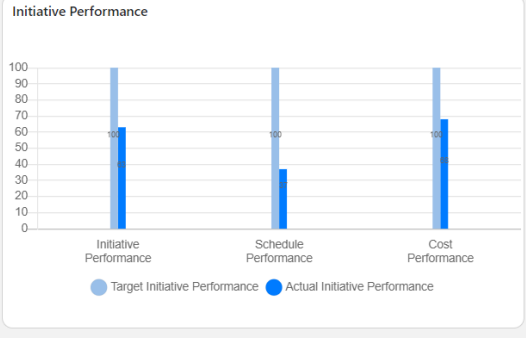

Organizational Performance Dashboards

All Initiatives

G2021/002 :AQUABOOM 3mm/4mm DEVELOPMENT
G2021/003 :Basic Vital
G2021/009 :Canine Extra
G2021/007 :E-Sourcing
G2021/005 :Project Geese