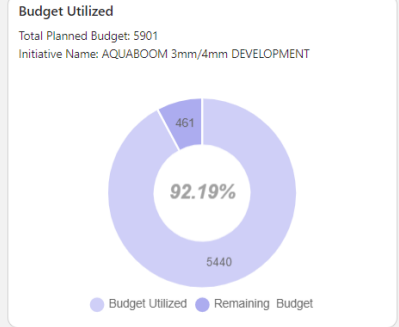

ORGANIZATIONAL ALIGNMENT

Organizational Performance Dashboards

All Initiatives

G2021/002 :AQUABOOM 3mm/4mm DEVELOPMENT
G2021/003 :Basic Vital
G2021/009 :Canine Extra
G2021/007 :E-Sourcing
G2021/005 :Project Geese