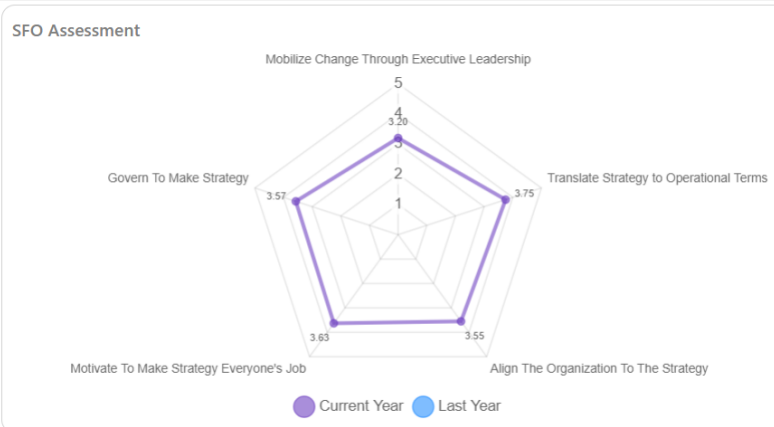

Organizational Performance Dashboards

All Initiatives

G2021/002 :AQUABOOM 3mm/4mm DEVELOPMENT
G2021/003 :Basic Vital
G2021/009 :Canine Extra
G2021/007 :E-Sourcing
G2021/005 :Project Geese