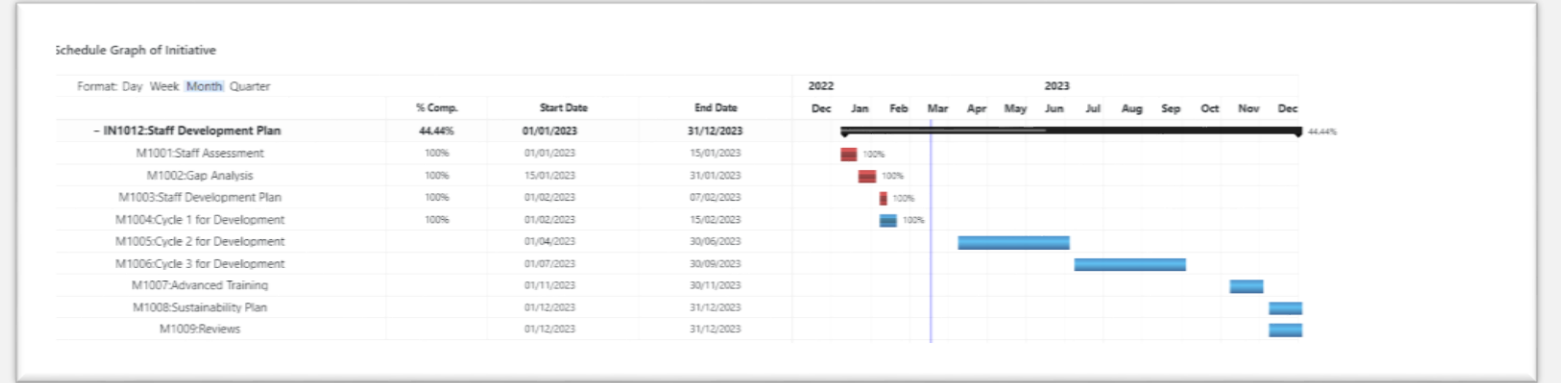

Organizational Performance Dashboards

All Initiatives

G2021/002 :AQUABOOM 3mm/4mm DEVELOPMENT
G2021/003 :Basic Vital
G2021/009 :Canine Extra
G2021/007 :E-Sourcing
G2021/005 :Project Geese