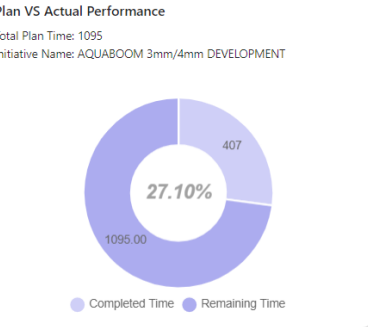

ORGANIZATIONAL ALIGNMENT

Organizational Performance Dashboards

All Initiatives

G2021/002 :AQUABOOM 3mm/4mm DEVELOPMENT
G2021/003 :Basic Vital
G2021/009 :Canine Extra
G2021/007 :E-Sourcing
G2021/005 :Project Geese