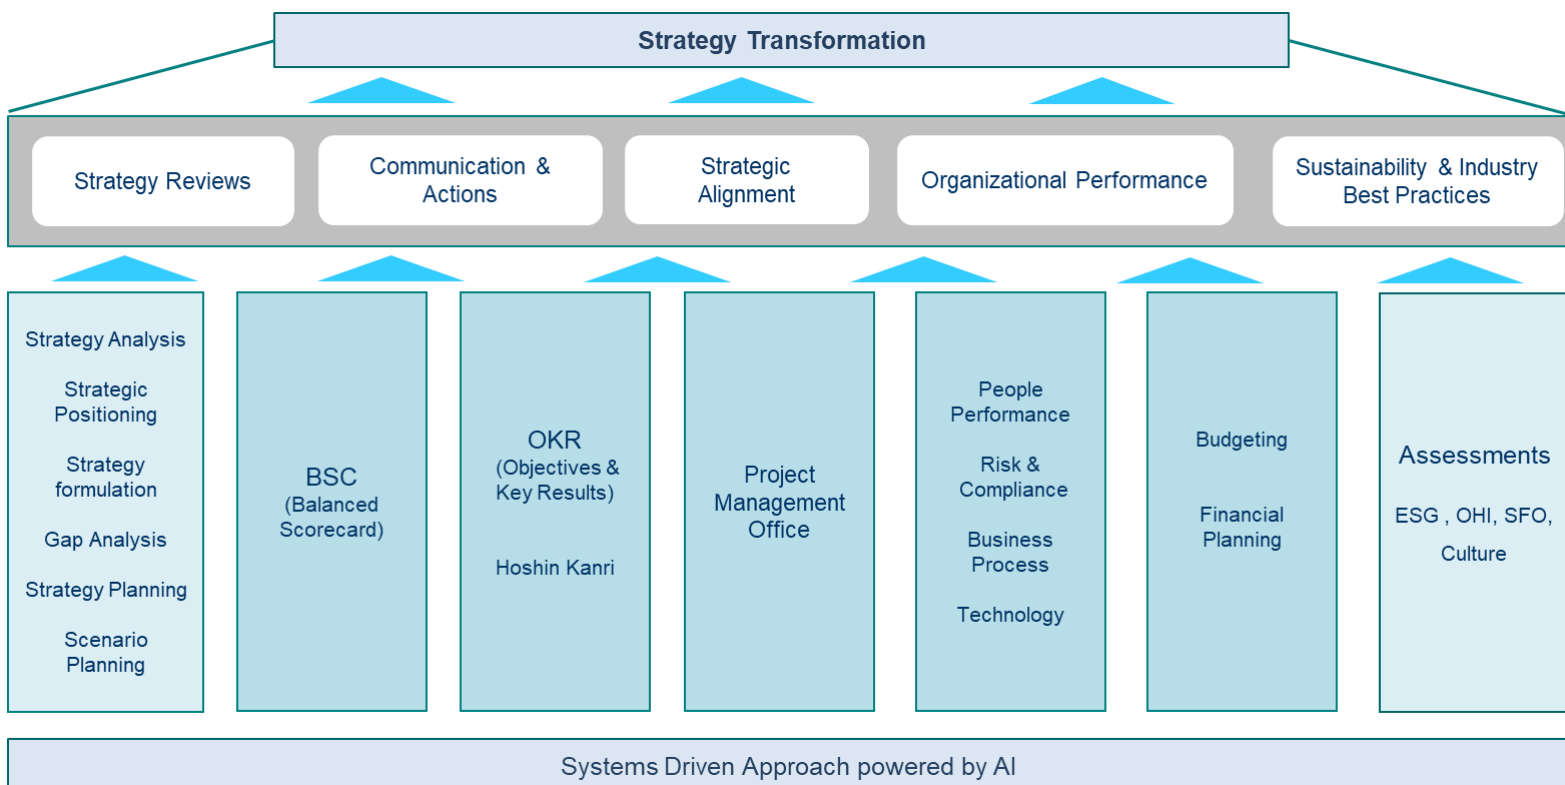

fruiStrategy Platform: Utilize our powerful tool to streamline, monitor, and optimize your strategy execution processes.

Custom Process Execution: All processes are tailored to your organization's needs and delivered according to strict Service Level Agreements (SLA)

WE OFFER

We combine expert resources, robust processes, and innovative technology to create a comprehensive solution for strategy management.

Key Features

Executing strategy is a top priority and a significant challenge for CEOs navigating the dynamic and competitive landscape of the innovative industry. Balancing financial outcomes, meeting customer expectations, optimizing internal processes, and ensuring business alignment pose key challenges. Achieving profitability and establishing a competitive advantage require a combination of strategic and operational excellence. Adopting a strategy execution system is essential for an organization to transform into a Strategy-Focused Organization.

Architecture

How it works?

fruiStrategy Extended OSM delivers a seamless, end-to-end approach to strategy management by combining expert resources, advanced technology, and robust security protocols. Whether you need tailored process design, remote management, or real-time performance tracking, our solution ensures your strategic goals are executed with precision and efficiency. Backed by dedicated professionals and senior strategy experts, we provide the expertise and tools required to streamline operations, safeguard sensitive data, and drive measurable results—all without the overhead of a full-time, in-house team.

Supervised Operations: A senior Strategy Management Expert ensures best practices, delivery, quality and alignment.

Technology-Driven Management: All tasks, updates, and progress are tracked in real-time through fruiStrategy