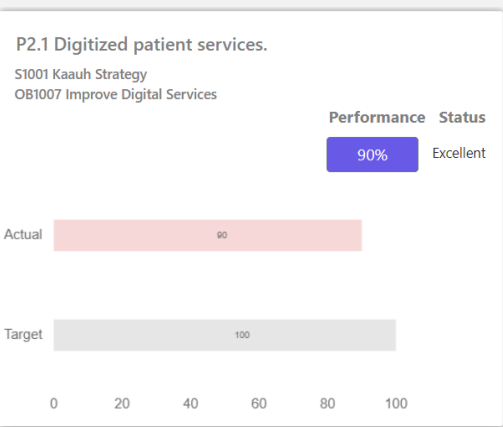

Organizational Performance Dashboards

All Initiatives

G2021/002 :AQUABOOM 3mm/4mm DEVELOPMENT
G2021/003 :Basic Vital
G2021/009 :Canine Extra
G2021/007 :E-Sourcing
G2021/005 :Project Geese