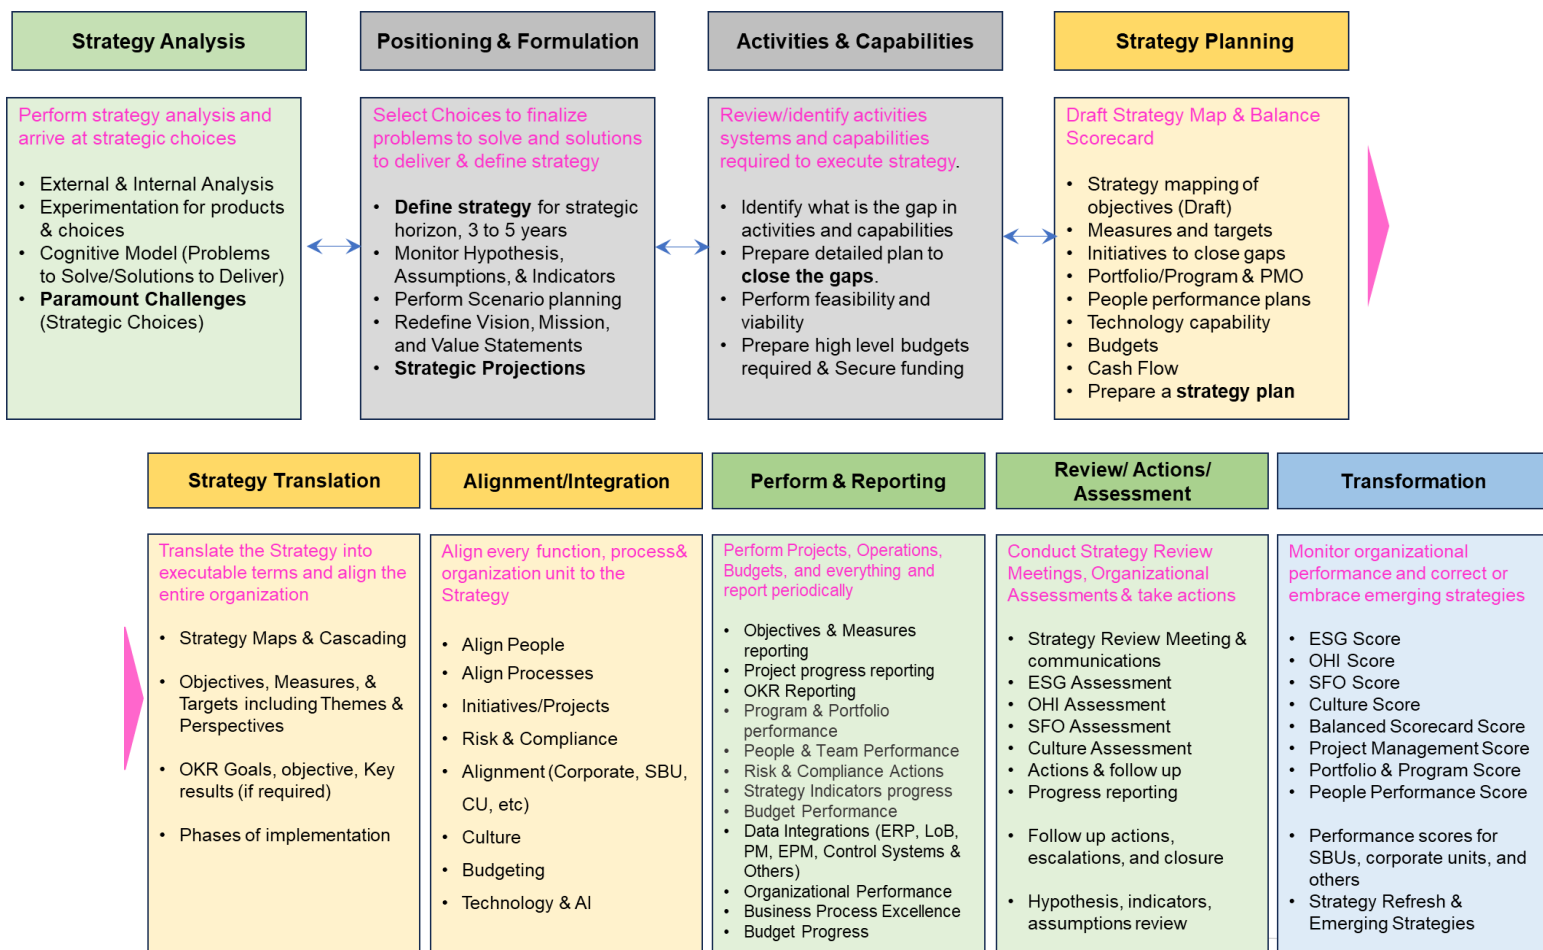

fruiStrategy Platform: Utilize our powerful tool to streamline, monitor, and optimize your strategy execution processes.

Custom Process Execution: All processes are tailored to your organization's needs and delivered according to strict Service Level Agreements (SLA)

Supervised Operations: A senior Strategy Management Expert ensures best practices, delivery, quality and alignment.

Technology-Driven Management: All tasks, updates, and progress are tracked in real-time through fruiStrategy

ORGANIZATIONAL ALIGNMENT

Organizational Performance Dashboards

All Initiatives

G2021/002 :AQUABOOM 3mm/4mm DEVELOPMENT
G2021/003 :Basic Vital
G2021/009 :Canine Extra
G2021/007 :E-Sourcing
G2021/005 :Project Geese

Execute your strategy consistently....

fruiStrategy

fruiStrategy is the all-in-one platform for **Strategy Analysis, Formulation, Execution, and Organizational Alignment**, designed to adapt seamlessly to your company's unique vision. Whether implementing **Balanced Scorecard, OKRs, PMO, Risk Management, People Performance, Budgeting, or ESG**, fruiStrategy ensures alignment with your strategic goals through purposeful configuration. More than just a tool, it's a **strategy execution partner**—leveraging industry best practices, rapid deployment, and seamless integration. Supported by expert consultants and 24/7 assistance, fruiStrategy transforms strategy into measurable results, driving performance, governance, and long-term success.