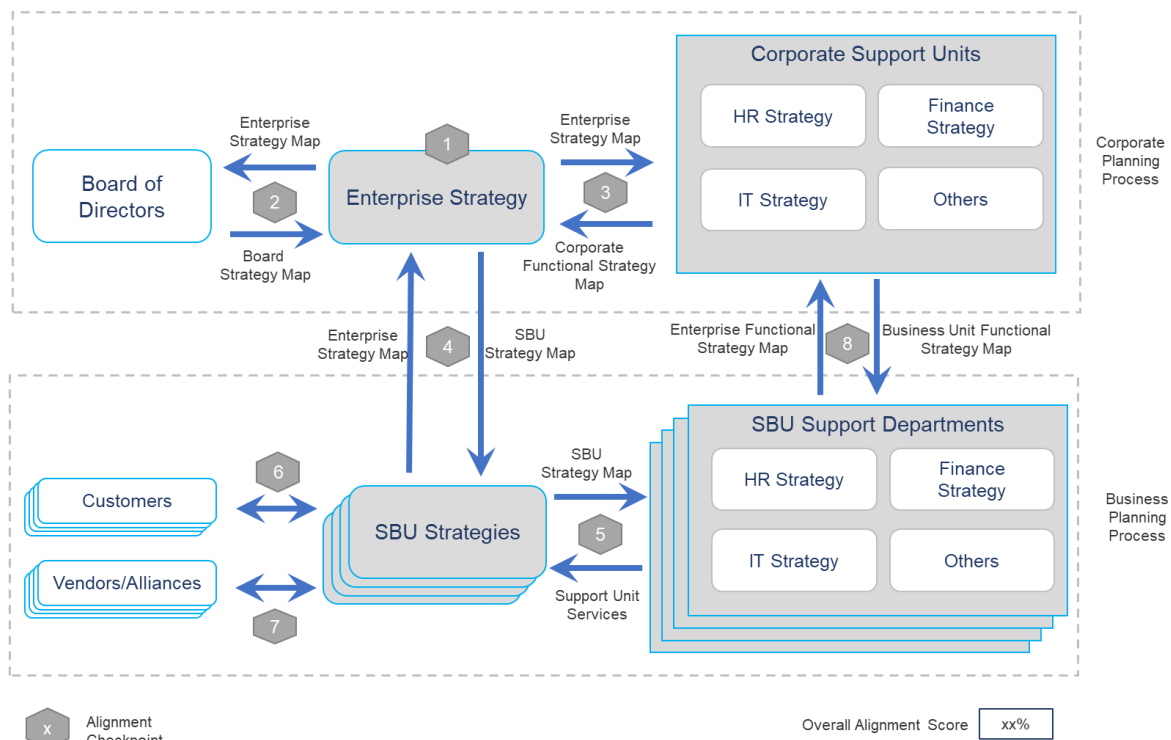

Tailored Process Design: Collaborate with us to design strategy management processes required for your business needs

Dedicated Resource Assignment: A skilled professional manages your daily strategy processes remotely at agreed time intervals

Supervised Operations: A senior Strategy Management Expert ensures best practices, delivery, quality and alignment.

Technology-Driven Management: All tasks, updates, and progress are tracked in real-time through fruiStrategy

Data Security Measures: Your data is safeguarded using encrypted communication, secure storage, and regular audits to prevent breaches or unauthorized access.

Confidentiality Assurance: We sign NDAs, train staff on confidentiality best practices, and isolate client data to ensure sensitive information remains secure.

ORGANIZATIONAL ALIGNMENT