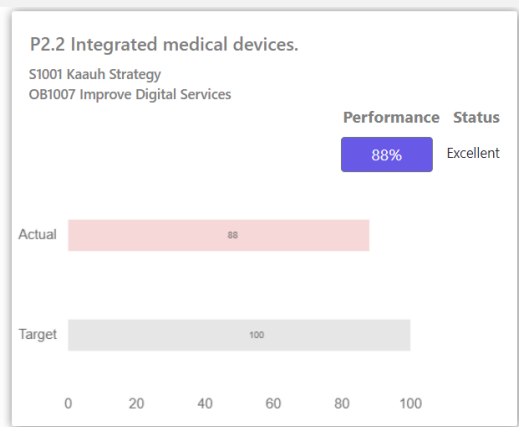

Organizational Performance Dashboards

All Initiatives

G2021/002 :AQUABOOM 3mm/4mm DEVELOPMENT
G2021/003 :Basic Vital
G2021/009 :Canine Extra
G2021/007 :E-Sourcing
G2021/005 :Project Geese