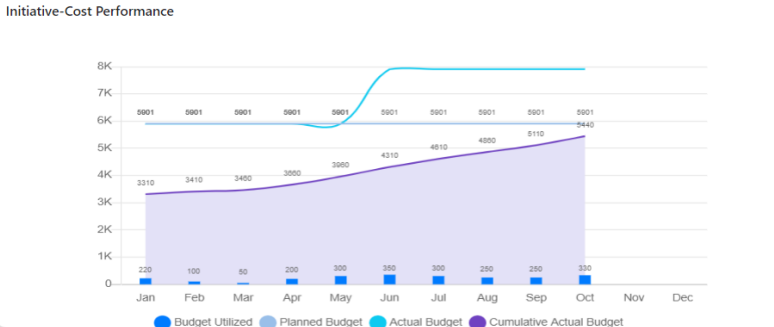

Organizational Performance Dashboards

All Initiatives

G2021/002 :AQUABOOM 3mm/4mm DEVELOPMENT
G2021/003 :Basic Vital
G2021/009 :Canine Extra
G2021/007 :E-Sourcing
G2021/005 :Project Geese