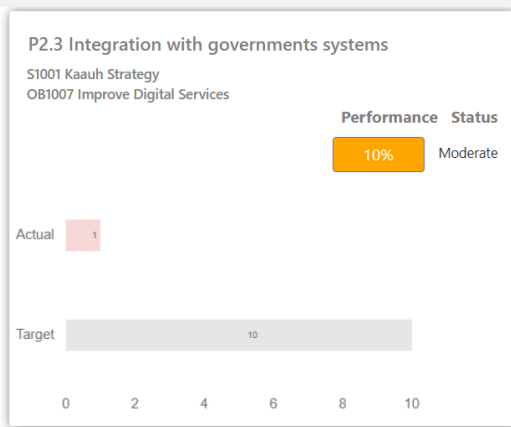

Organizational Performance Dashboards

All Initiatives

G2021/002 :AQUABOOM 3mm/4mm DEVELOPMENT
G2021/003 :Basic Vital
G2021/009 :Canine Extra
G2021/007 :E-Sourcing
G2021/005 :Project Geese