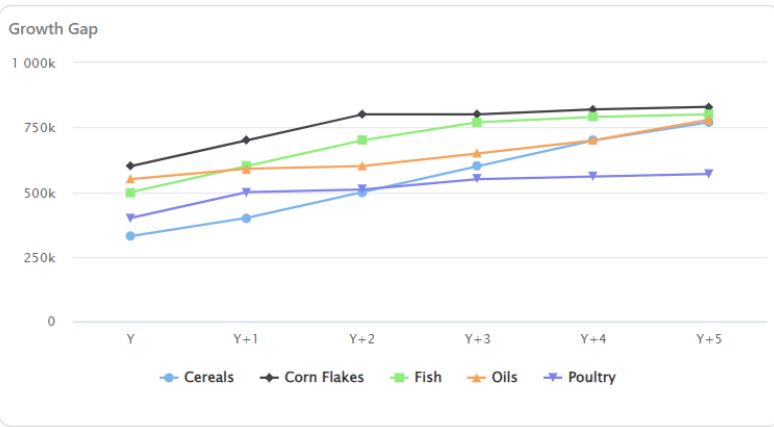

Organizational Performance Dashboards

All Initiatives

G2021/002 :AQUABOOM 3mm/4mm DEVELOPMENT
G2021/003 :Basic Vital
G2021/009 :Canine Extra
G2021/007 :E-Sourcing
G2021/005 :Project Geese